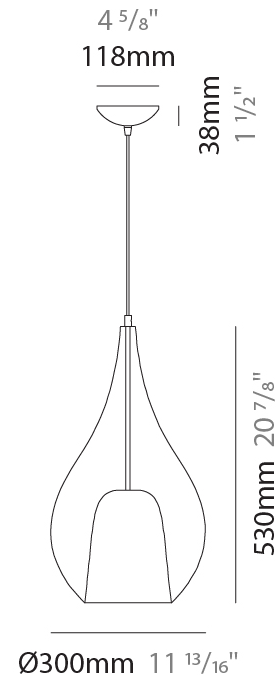

PROJECT	_____
TYPE	_____
SPECIFIER	_____
QUANTITY	_____
DATE	_____

ZOE MONOPOINT SUSPENSION

D141123-

base number   Finish Options   Finish Options

1. To build a product code in our configurator select the specify button on the base model # product page
2. To build a manual product code on this datasheet choose from the options listed below in blue font and add the suffix to the base model #

GENERAL

Series: Zoe
Subseries: Zoe Monopoint
Brand: Cangini & Tucci
Division: Design
Mounting Type: Suspension
Mounting Location: Ceiling
Subcategory: Pendant

PHYSICAL

Shape: Teardrop
Diameter (mm): 300
Diameter (in): 11 ¹³/₁₆
Height (mm): 530
Height (in): 20 ⁷/₈
Max. Overall Height (mm): 2030
Max. Overall Height (in): 79 ¹⁵/₁₆
Light Distribution: Omnidirectional
Weight (kg): 2.50
Weight (lbs): 5.51
Diffuser: Glass - Opal
Fixture Finish: [AMB](#) / [BLK](#) / [BRZ](#) / [GLD](#) / [GRN](#) / [PNK](#) / [RUB](#) / [SKB](#) / [SMK](#) / [TOB](#) / [TRA](#)
Holder Finish: [CHR](#) / [MWH](#) / [MBK](#) / [BCR](#)
Fixture Material: Glass / Metal
Cable Details: 1500mm Cable

ELECTRICAL

Number of Lamps: 1
Lamp Type: LED Retrofit
Lamp Shape: A19
Bulb Included: Bulb Not Included
Max. Wattage Per Lamp (W): 16
Lamp Base: E26
Input Voltage (V): 120
Upon Request: 277Vac / GU24

LED

OPTICAL

RATINGS AND CERTIFICATIONS

Certified By: Certified for North American Standards
IP rating: IP20