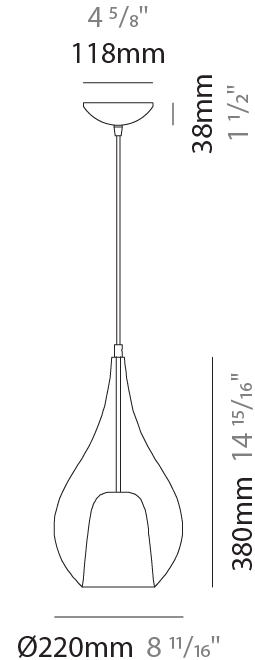

PROJECT	
TYPE	
SPECIFIER	
QUANTITY	
DATE	

ZOE MONOPOINT SUSPENSION

D141122-

base number   Finish Options   -   Finish Options

1. To build a product code in our configurator select the specify button on the base model # product page
2. To build a manual product code on this datasheet choose from the options listed below in blue font and add the suffix to the base model #

GENERAL

Series: Zoe
Subseries: Zoe Monopoint
Brand: Cangini & Tucci
Division: Design
Mounting Type: Suspension
Mounting Location: Ceiling
Subcategory: Pendant

PHYSICAL

Shape: Teardrop
Diameter (mm): 220
Diameter (in): 8 ¹¹/₁₆
Height (mm): 380
Height (in): 14 ¹⁵/₁₆
Max. Overall Height (mm): 1880
Max. Overall Height (in): 74
Light Distribution: Omnidirectional
Weight (kg): 1.51
Weight (lbs): 3.33
Diffuser: Glass - Opal
Fixture Finish: [AMB](#) / [BLK](#) / [BRZ](#) / [GLD](#) / [GRN](#) / [PNK](#) / [RUB](#) / [SKB](#) / [SMK](#) / [TOB](#) / [TRA](#)
Holder Finish: [CHR](#) / [MWH](#) / [MBK](#) / [BCR](#)
Fixture Material: Glass / Metal
Cable Details: 1500mm cable

ELECTRICAL

Number of Lamps: 1
Lamp Type: LED Retrofit
Lamp Shape: A19
Bulb Included: Bulb Not Included
Max. Wattage Per Lamp (W): 16
Lamp Base: E26
Input Voltage (V): 120
Upon Request: 277Vac / GU24

LED

OPTICAL

RATINGS AND CERTIFICATIONS

Certified By: Certified for North American Standards
IP rating: IP20